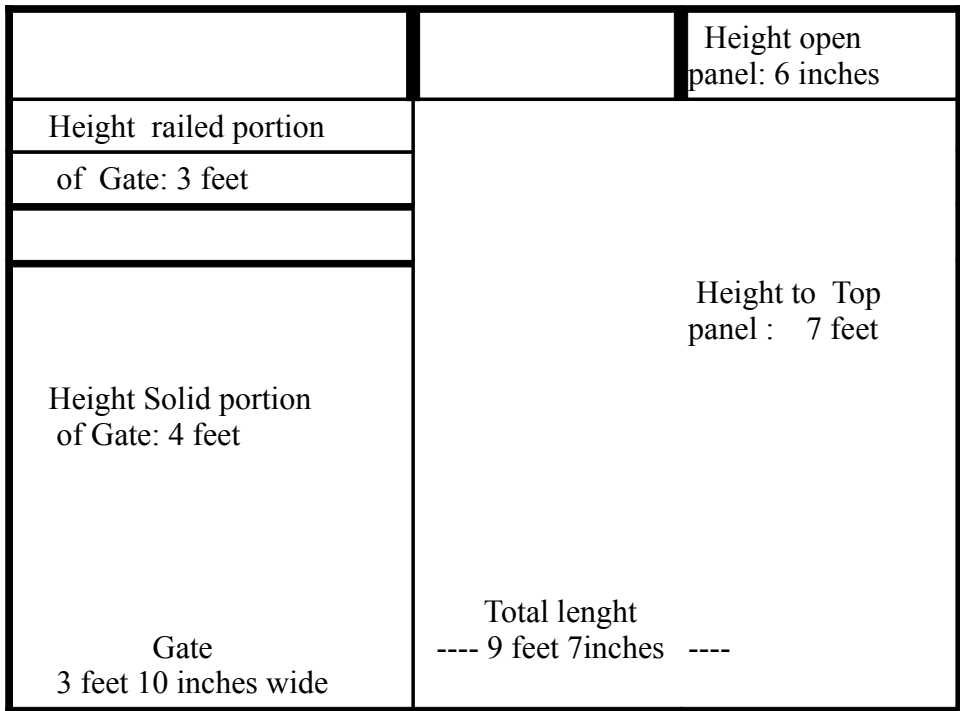

Stall demensions Chilliwack Heritage Park

Side panels

Front panel